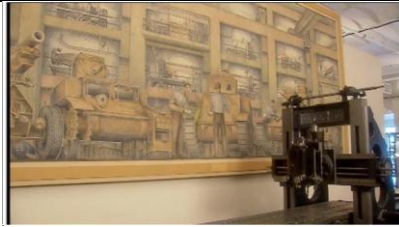

Confederate POW John Gisch
Painting of Camp

Construction of One of RIA's
Manufacturing Shop

Blacksmith Shop in 1905

Ft Armstrong 1816-1836

Leather Goods Manufactured on RIA

Mark VIII- first tank production run
ever

Military Items Manufactured in RIA
Shops

RIA Museum Interior

Tracked Vehicle.jpg
M60A3 Tank converted to simulate
Russian BMP Infantry Combat
vehicle for training purposes

Up-Armored HMMV

Vietnam era artillery research and
development